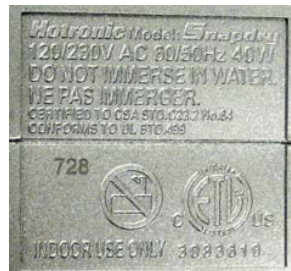

IDENTIFYING PRODUCTION YEAR - SNAPDRY

THE STRENGTHS OF HOTRONIC'S SNAPDRY BOOT & GLOVE DRYER!

IDENTIFYING PRODUCTION YEARS

To confirm production year, use following table:

SNAPDRY – LOCATED ON BOTTOM OF BLOWER ASSEMBLY

Marking.....	Production Year
425.....	2014
328.....	2013
226.....	2012
125.....	2011
026.....	2010
928.....	2009
831.....	2008
728.....	2007
629.....	2006
538.....	2005

2014

2013

2012

2011

2010

2009

2008